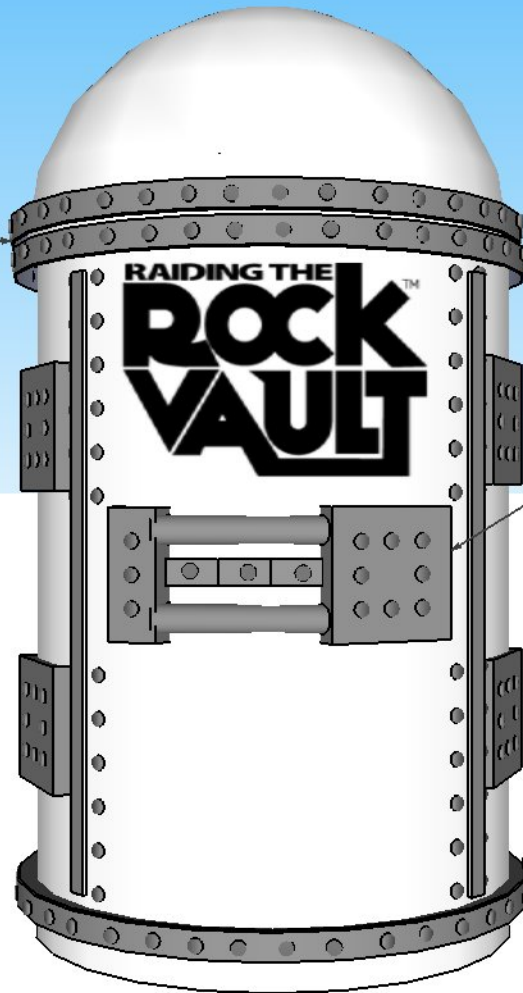

Height - 11'6"
Diameter 6'

Center door opens as one,
w/door rotating inside shell
connected to turntable.